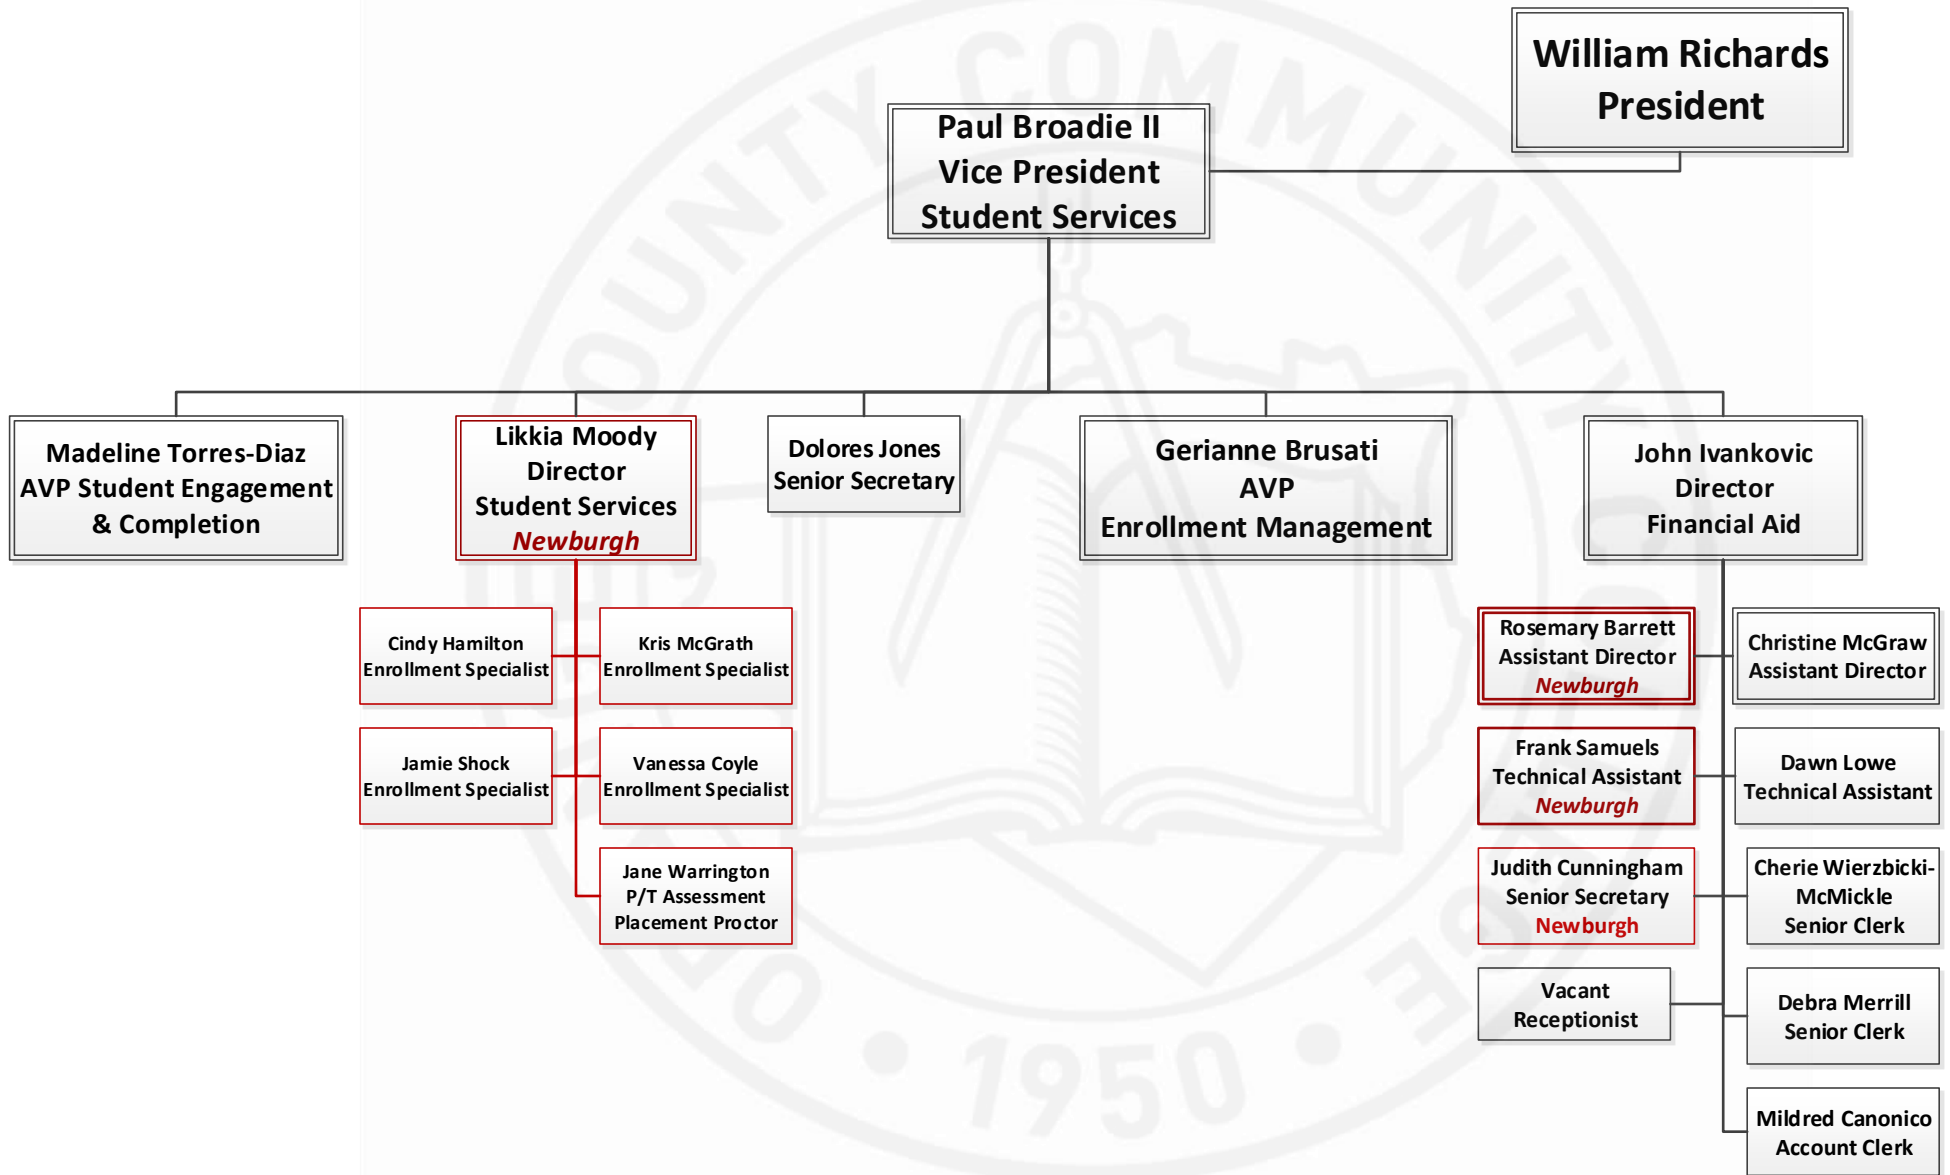

VICE PRESIDENT FOR STUDENT SERVICES

Red denotes – located in Newburgh

August 2013